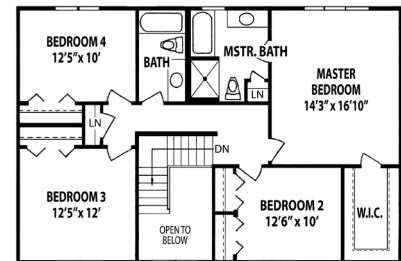

PROJECT:

NEW HOME CONSTRUCTION

The Kilpatrick I, II, III

Two Story

PROJECT DESCRIPTION:

Elegant 2-story with front porch option, 4 bedrooms, 2.5 baths. Open kitchen/dinette design that opens to oversized family room. Can be built with an optional country kitchen making this kitchen a chef's dream! Luxurious master bath with huge walk-in closet.

— Debbie and family

first floor

second floor

Kilpatrick I floorplan

first floor

second floor

Kilpatrick II floorplan

first floor

second floor

Kilpatrick III floorplan