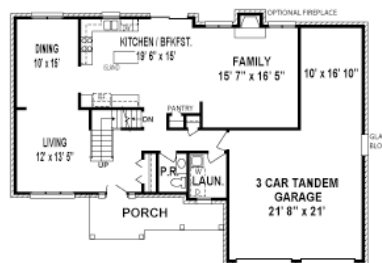

PROJECT:

NEW HOME CONSTRUCTION

The Kilpatrick I, II, III

Two Story

PROJECT DESCRIPTION:

Elegant 2-story with front porch option, 4 bedrooms, 2.5 baths. Open kitchen/dinette design that opens to oversized family room. Can be built with an optional country kitchen making this kitchen a chef's dream! Luxurious master bath with huge walk-in closet.

— Debbie and family

first floor

second floor

Kilpatrick I floorplan

first floor

second floor

Kilpatrick II floorplan

first floor

second floor

Kilpatrick III floorplan