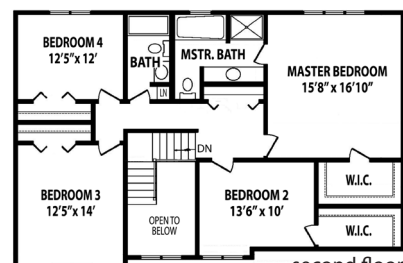

PROJECT:

NEW HOME CONSTRUCTION

The Kilpatrick I, II, III

Two Story

PROJECT DESCRIPTION:

Elegant 2-story with front porch option, 4 bedrooms, 2.5 baths. Open kitchen/dinette design that opens to oversized family room. Can be built with an optional country kitchen making this kitchen a chef's dream! Luxurious master bath with huge walk-in closet.

— Debbie and family

first floor

second floor

Kilpatrick I floorplan

first floor

second floor

Kilpatrick II floorplan

first floor

second floor

Kilpatrick III floorplan