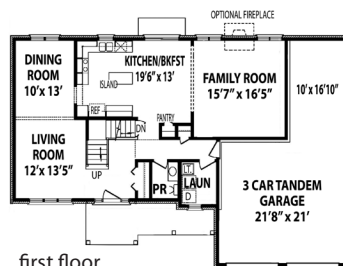

PROJECT:

NEW HOME CONSTRUCTION

The Kilpatrick I, II, III

Two Story

PROJECT DESCRIPTION:

Elegant 2-story with front porch option, 4 bedrooms, 2.5 baths. Open kitchen/dinette design that opens to oversized family room. Can be built with an optional country kitchen making this kitchen a chef's dream! Luxurious master bath with huge walk-in closet.

— Debbie and family

first floor

second floor

Kilpatrick I floorplan

first floor

second floor

Kilpatrick II floorplan

first floor

second floor

Kilpatrick III floorplan