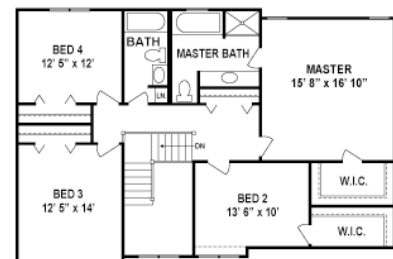

PROJECT:

NEW HOME CONSTRUCTION

The Kilpatrick I, II, III

Two Story

PROJECT DESCRIPTION:

Elegant 2-story with front porch option, 4 bedrooms, 2.5 baths. Open kitchen/dinette design that opens to oversized family room. Can be built with an optional country kitchen making this kitchen a chef's dream! Luxurious master bath with huge walk-in closet.

— Debbie and family

first floor

second floor

Kilpatrick I floorplan

first floor

second floor

Kilpatrick II floorplan

first floor

second floor

Kilpatrick III floorplan