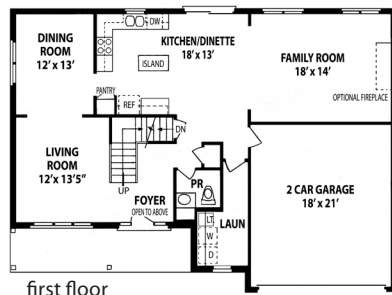

PROJECT:

NEW HOME CONSTRUCTION

The Kilpatrick I, II, III

Two Story

PROJECT DESCRIPTION:

Elegant 2-story with front porch option, 4 bedrooms, 2.5 baths. Open kitchen/dinette design that opens to oversized family room. Can be built with an optional country kitchen making this kitchen a chef's dream! Luxurious master bath with huge walk-in closet.

— Debbie and family

first floor

second floor

Kilpatrick I floorplan

first floor

second floor

Kilpatrick II floorplan

first floor

second floor

Kilpatrick III floorplan